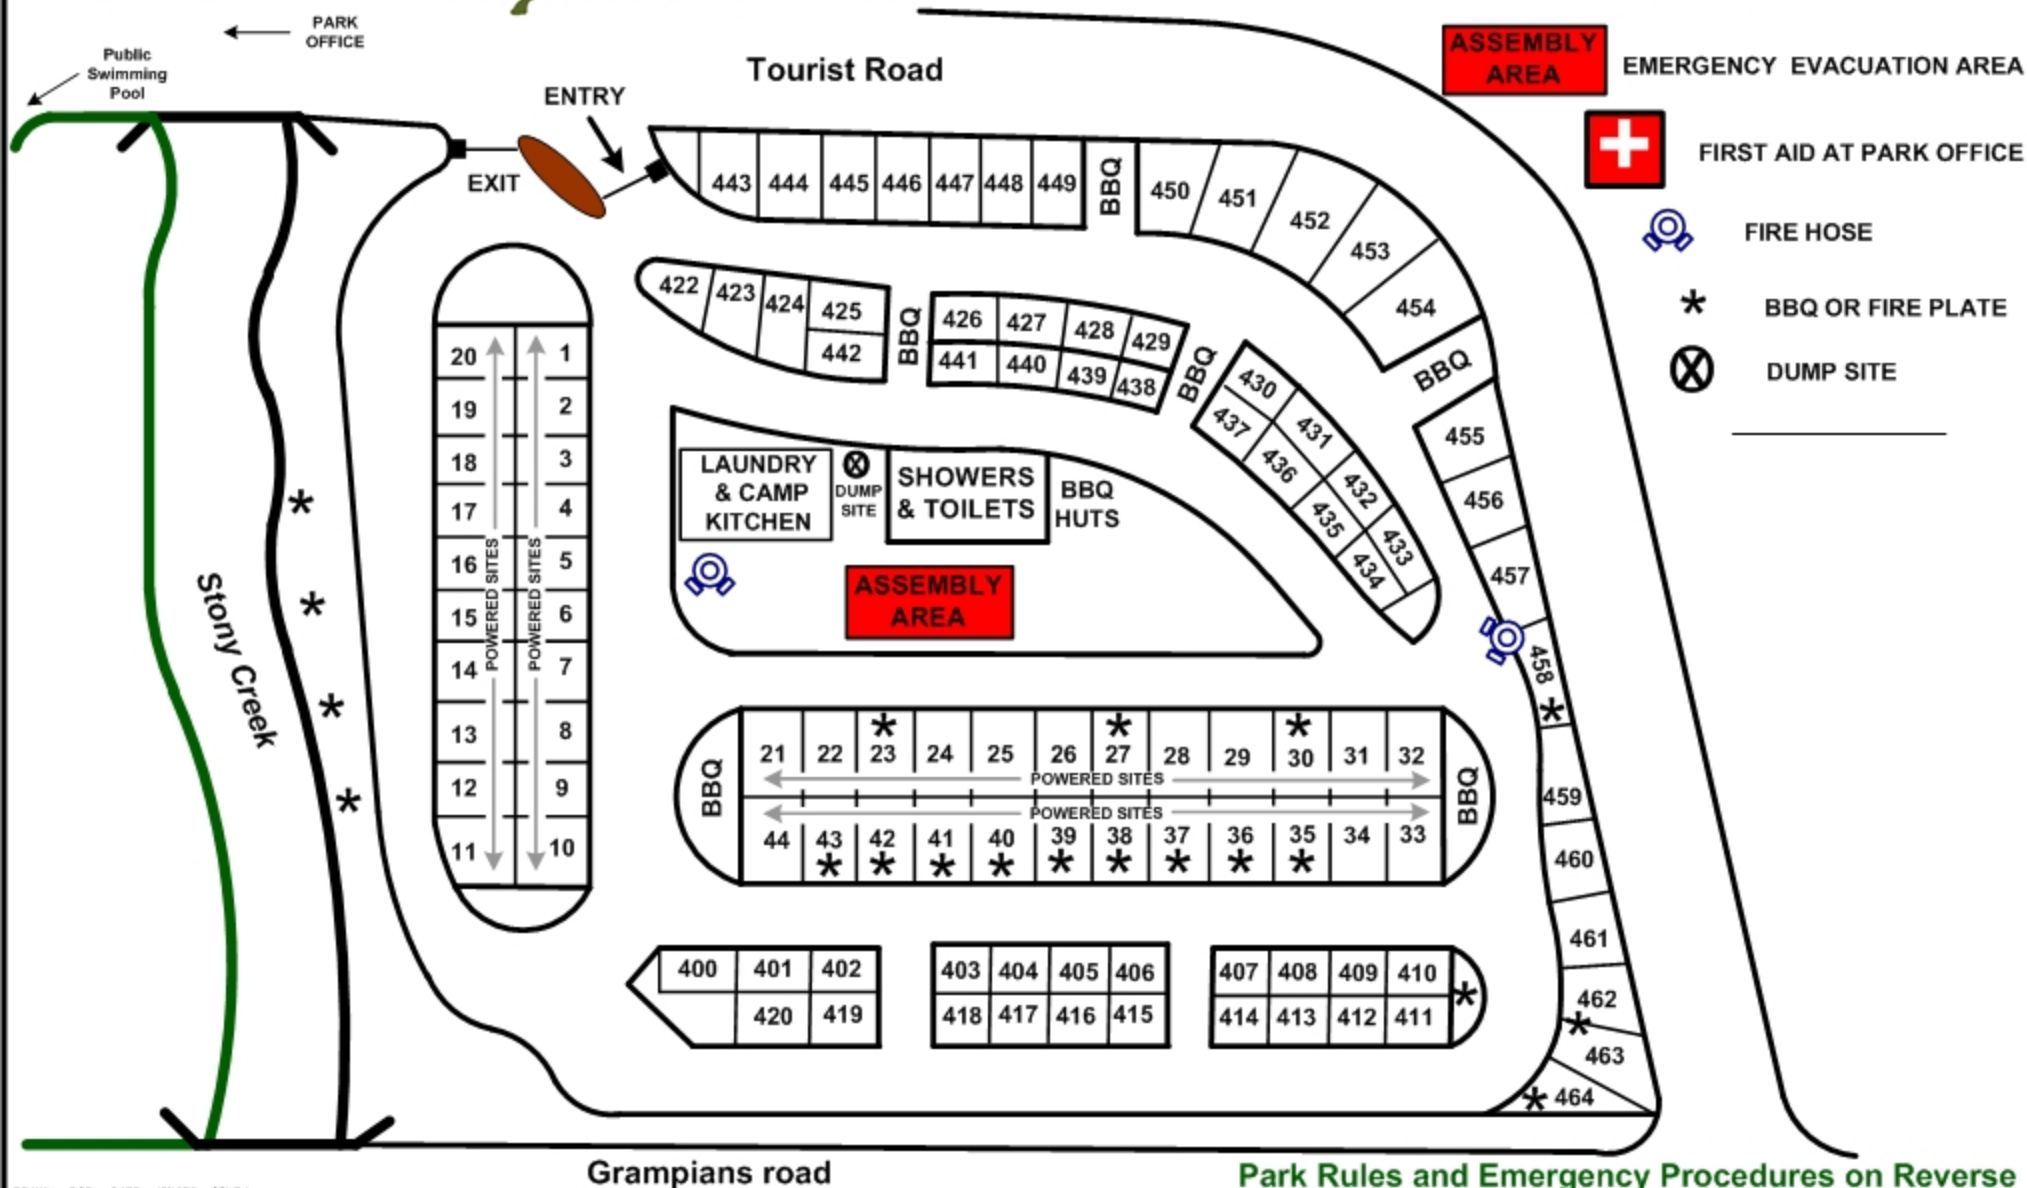

Site Location Map ~ Northern Section

Key to Symbols

EMERGENCY EVACUATION AREA

FIRST AID AT PARK OFFICE

FIRE HOSE

BBQ OR FIRE PLATE

DUMP SITE

Grampians road

Park Rules and Emergency Procedures on Reverse