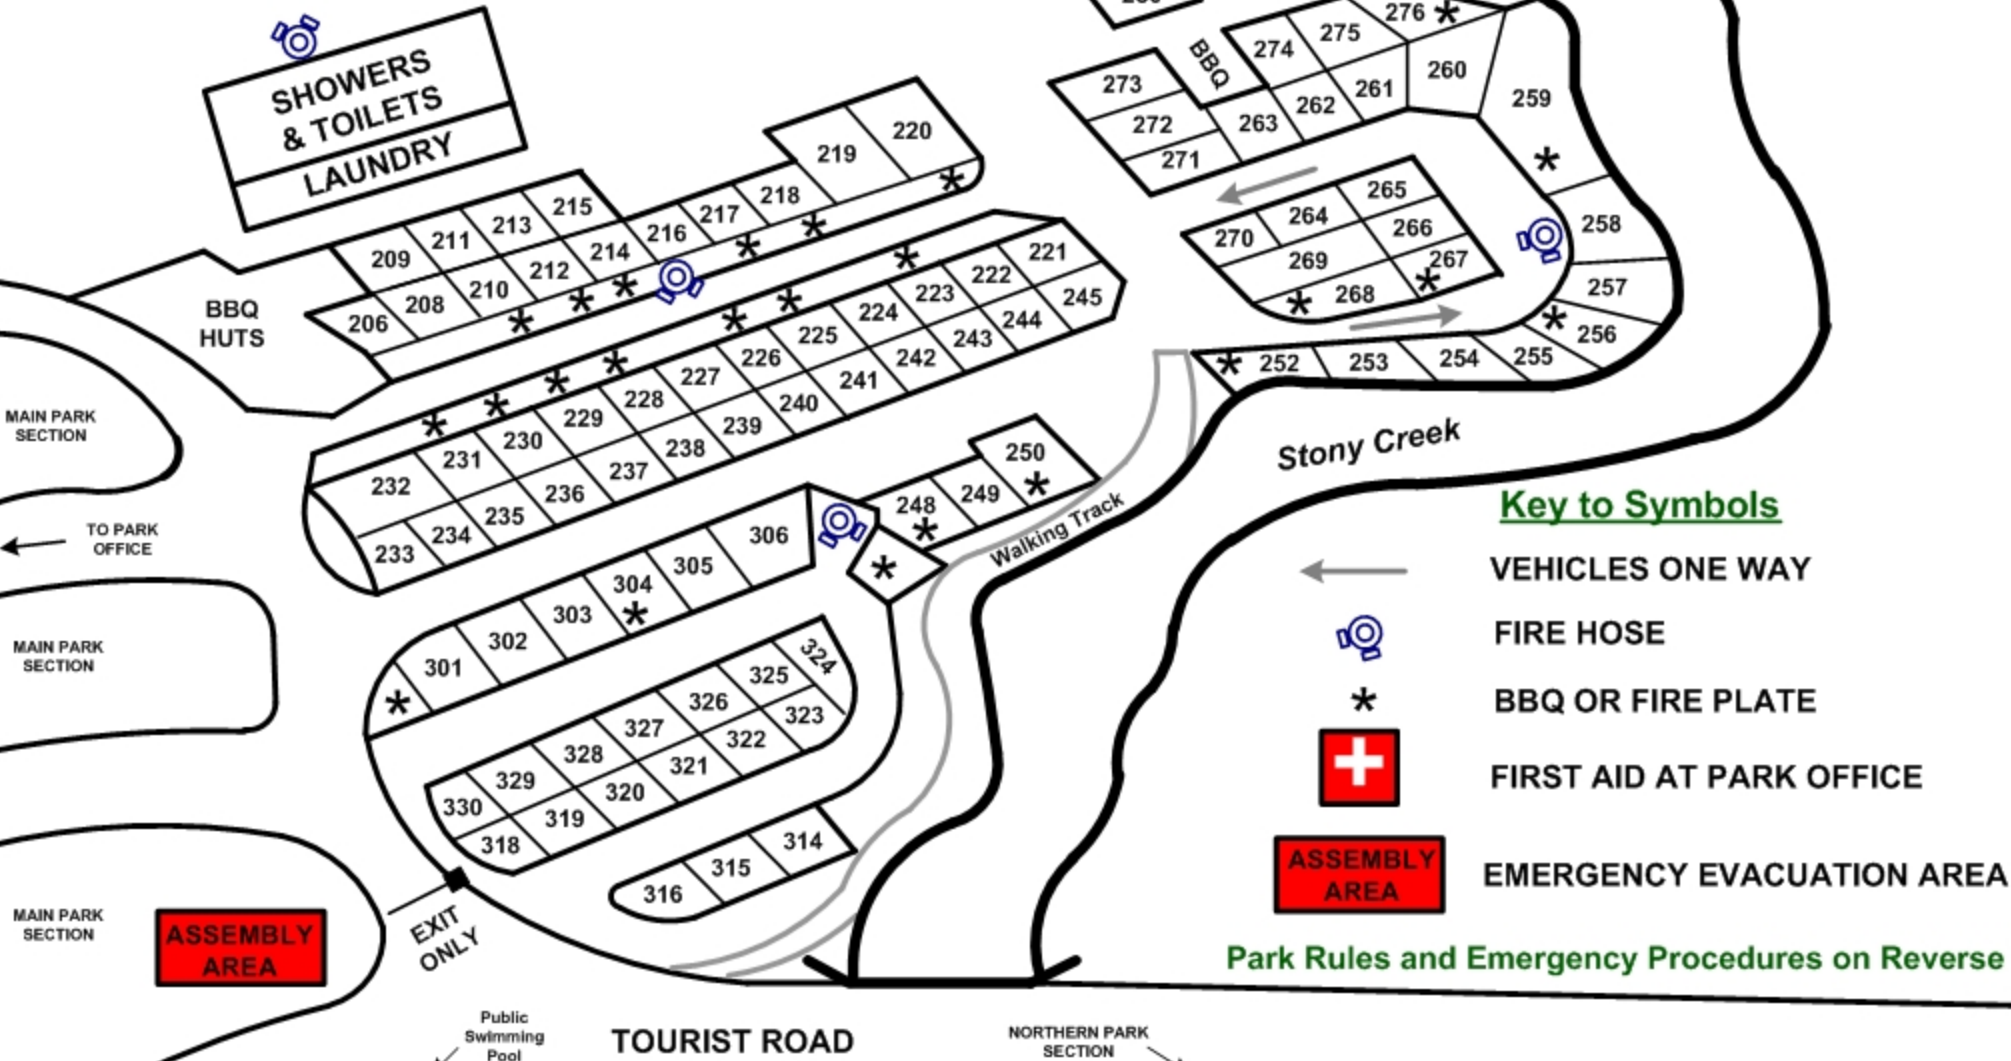

Site Location Map ~ South Creek Section

Pinnacles & Venus Baths Walks

Bullness Glen & Chatauqun Peak Walks

- Key to Symbols**
- VEHICLES ONE WAY
 - FIRE HOSE
 - BBQ OR FIRE PLATE
 - FIRST AID AT PARK OFFICE
 - ASSEMBLY AREA
 - EMERGENCY EVACUATION AREA

Park Rules and Emergency Procedures on Reverse